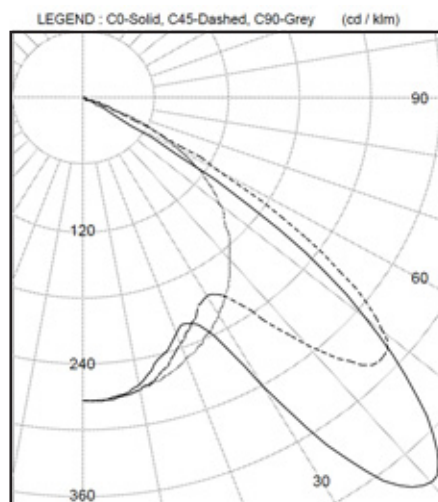

Application

Schools, Offices, Hospitals, Libraries, and Computer rooms

LGT128

LGT128

LGT128

Model	Wattage	Length	Col Temp (k)
LGT128	1x28w	1190x290x60	4200
LGT228	2x28w	1190x290x60	4200