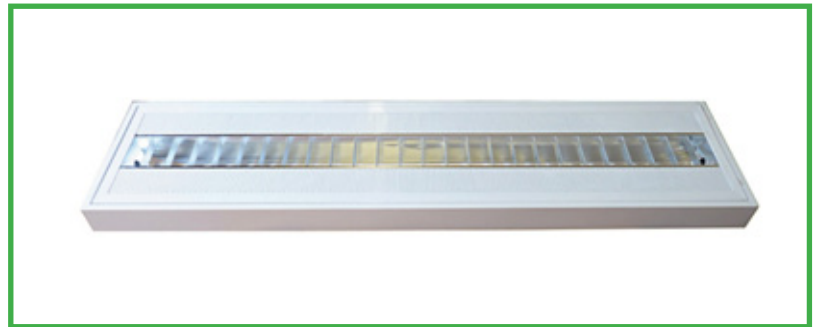

Low Glare Troffer

The **LGT** is a high performance range of low glare luminaires utilizing high purity micro 5 aluminium with hinged panel with spring loaded clips.

Ideal for VDU use; can be recessed or mounted.

Application

Schools, Offices, Hospitals, Libraries, and Computer rooms

LGT128

LGT128

LGT128

Model	Wattage	Length	Col Temp (k)
LGT128	1x28w	1190x290x60	4200
LGT228	2x28w	1190x290x60	4200