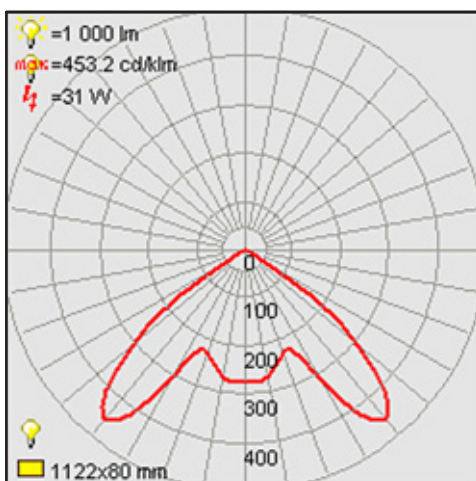

Application

Schools, Offices, Hospitals, Libraries, and Computer rooms

LGT128

LGT128

LGT128

Model	Wattage	Length	Col Temp (k)
LGT128	1x28w	1190x290x60	4200
LGT228	2x28w	1190x290x60	4200